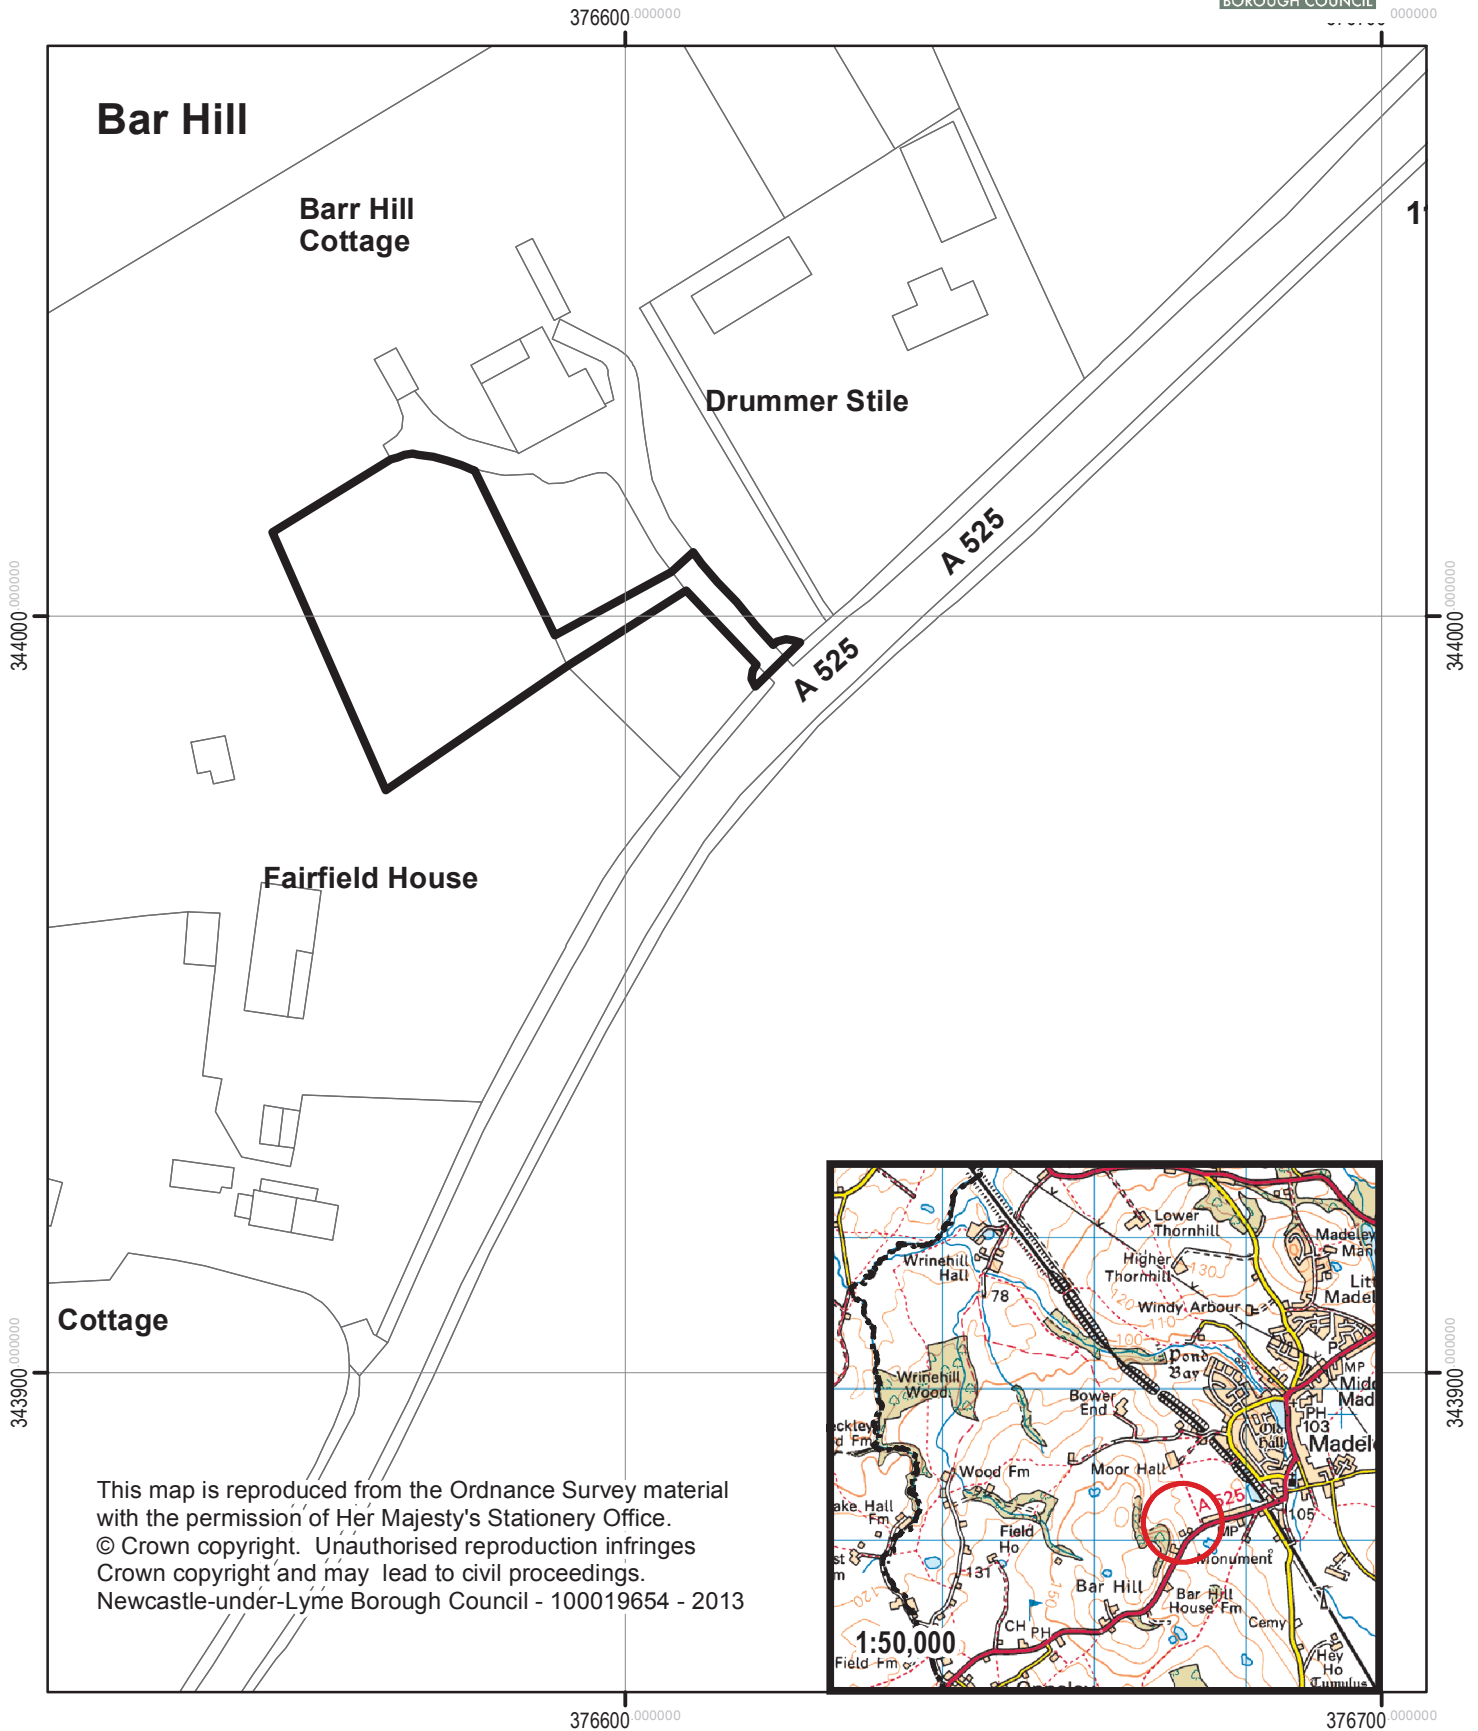

**84 Bar Hill Cottage Bar Hill
Madeley**

16/00510/AAD

**NEWCASTLE
UNDER LYME
BOROUGH COUNCIL**

This map is reproduced from the Ordnance Survey material with the permission of Her Majesty's Stationery Office.
© Crown copyright. Unauthorised reproduction infringes Crown copyright and may lead to civil proceedings.
Newcastle-under-Lyme Borough Council - 100019654 - 2013